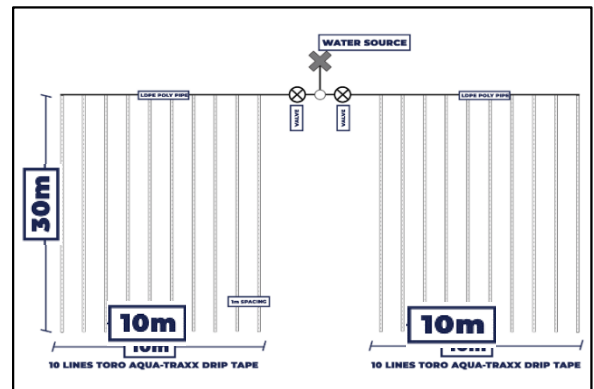

TORO DIY DRIPKIT 600m²: