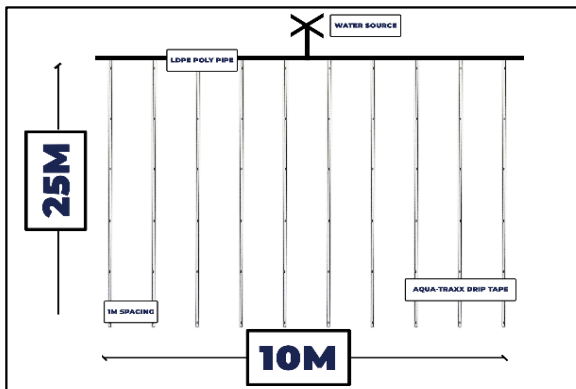

NEPTUNE® PC ANTI-SIPHON - THICK WALL DRIPLINE

NEPTUNE PC AS - 16 MM - WALL THICKNESS 35MIL / 0,9 MM (500M COIL LENGTH)

20160PC16093010	TORO NEPTUNE PC 35MIL(0.9MM) 30CM 1.2L/H (500M)	6.39	3 193.30	3 672.30
20160PC16093016	TORO NEPTUNE PC 35MIL(0.9MM) 30CM 1.6L/H (500M)	6.39	3 193.30	3 672.30
20160PC16093024	TORO NEPTUNE PC 35MIL(0.9MM) 30CM 2.4L/H (500M)	6.39	3 193.30	3 672.30
20160PC16096010	TORO NEPTUNE PC 35MIL(0.9MM) 60CM 1.2L/H (500M)	4.36	2 179.10	2 505.97
20160PC16096016	TORO NEPTUNE PC 35MIL(0.9MM) 60CM 1.6L/H (500M)	4.36	2 179.10	2 505.97
20160PC16096024	TORO NEPTUNE PC 35MIL(0.9MM) 60CM 2.4L/H (500M)	4.36	2 179.10	2 505.97
20160PC1609116	TORO NEPTUNE PC 35MIL(0.9MM) 100CM 1.6L/H (500M)	3.56	1 781.80	2 049.07
20160PC1609124	TORO NEPTUNE PC 35MIL(0.9MM) 100CM 2.4L/H (500M)	3.56	1 781.80	2 049.07

DRIP KITS

20160DRIPKIT	TORO DIY DRIPKIT 250M²	1 304.35	1 500.00
20160DRIPKIT600	TORO DIY DRIPKIT 600M²	2 782.61	3 200.00

TORO DIY DRIPKIT 250m²: