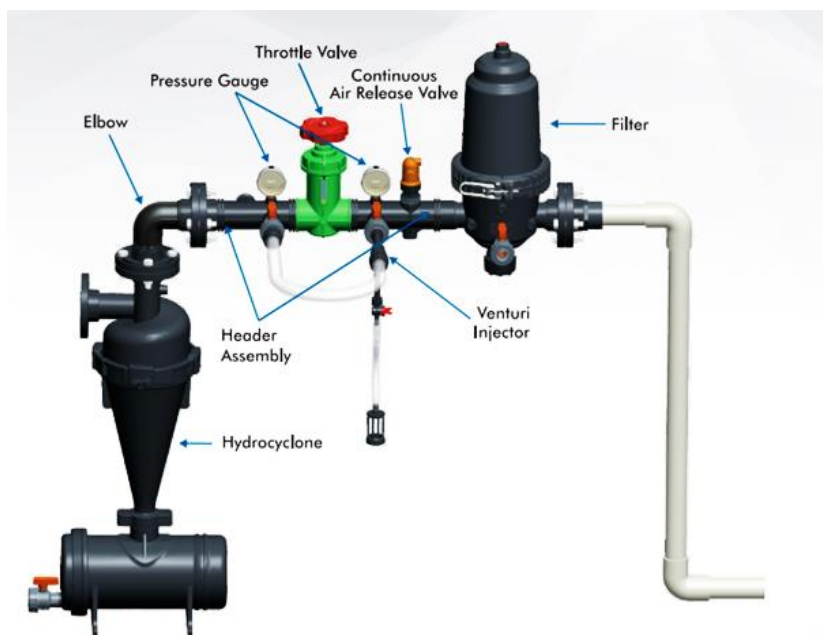

MANIFOLD ACCESSORIES

42154FL50	AQUA AQ164 50MM (2") HEAD UNIT WITH FLANGES	607.00	698.05
42154FL65	AQUA AQ165 65MM (2.5") HEAD UNIT WITH FLANGES	759.00	872.85
42154FL75	AQUA AQ166 75MM (3") HEAD UNIT WITH FLANGES	880.00	1 012.00
42152EMAS50	AQUA AQ174 50MM ELBOW FOR MANIFOLD ASSEMBLY	112.10	128.92
42152EMAS65	AQUA AQ175 65MM ELBOW FOR MANIFOLD ASSEMBLY	136.70	157.21
42152EMAS75	AQUA AQ176 75MM ELBOW FOR MANIFOLD ASSEMBLY	158.20	181.93
42152T50	AQUA AQ184 50MM THREADED TEE	136.70	157.21
42152T75	AQUA AQ186 75MM THREADED TEE	184.30	211.95
42152FLSO50	AQUA AQ154BSP 50MM SLIP-ON FLANGE	75.90	87.29
42152FLSO75	AQUA AQ156BSP 75MM SLIP-ON FLANGE	113.80	130.87
42152GAS50	AQUA AQ154 50MM GASKET	23.10	26.57
42152GAS65	AQUA AQ155 65MM GASKET	26.10	30.02
42152GAS75	AQUA AQ156 75MM GASKET	30.80	35.42
42116BLTWSH	AQUA SET BOLTS AND 2 WASHERS FOR MANIFOLD ASSEM	15.10	17.37